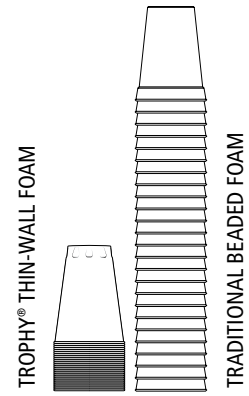

Bistro™

Mistique®

Gourmet
(Black or White)

TROPHY® THIN-WALL FOAM

TRADITIONAL BEADED FOAM

(25 cup count)
Drawn to scale.

Trophy XL Cups

	Size	12 oz 355ml	12 oz 355ml	16 oz 473ml	16 oz 473ml	20 oz 592ml	20 oz 592ml	22 oz 651ml	22 oz 651ml	24 oz 710ml	24 oz 710ml
	Description										
Stock/Item Number											
Design	Bistro	X12 0041		X16N 0041		X20N 0041		X22N 0041		XN246 0041	
	Mistique		X12 0029		X16N 0029		X20N 0029		X22N 0029		XN246 0029
UPC	Outer UPC	0 41210 21383 5		0 41210 21386 6		0 41210 21384 2		0 41210 12385 1		0 41210 21376 7	
			0 41210 21387 3		0 41210 21418 4		0 41210 21415 3		0 41210 21419 1		0 41210 21477 1
Case Count Specifications	Tube/Case Quantity	100/1000	100/1000	50/750	50/750	30/750	30/750	30/750	30/750	24/600	24/600
	Case Cube (ft/m)	3.9/0.11	3.9/0.11	3.4/0.10	3.4/0.10	5.3/0.15	5.3/0.15	5.5/0.15	5.5/0.15	5.8/0.16	5.8/0.16
	Case Weight (lbs/kg)	12.5/5.7	12.5/5.7	12.0/5.4	12.0/5.4	14.0/6.4	14.0/6.4	16.0/7.3	16.0/7.3	14.0/6.4	14.0/6.4
	Case Length (in/cm)	17.6/44.8	17.6/44.8	17.6/44.8	17.6/44.8	19.4/49.2	19.4/49.2	19.4/49.2	19.4/49.2	19.4/49.2	19.4/49.2
	Case Width (in/cm)	14.4/36.5	14.4/36.5	10.8/27.3	10.8/27.3	15.9/40.3	15.9/40.3	15.9/40.3	15.9/40.3	15.9/40.3	15.9/40.3
	Case Depth (in/cm)	26.6/67.6	26.6/67.6	31.3/79.4	31.3/79.4	30.0/76.2	30.0/76.2	30.8/78.1	30.8/78.1	32.7/83.0	32.7/83.0
Lid	Gourmet Lid-Black	LGRX2R 0004	LGRX2R 0004	LGRX2R 0004	LGRX2R 0004	LGRX2R 0004	LGRX2R 0004	LGRX2R 0004	LGRX2R 0004	LGRX2R 0004	LGRX2R 0004
	Gourmet Lid-White	LGX12R 0007	LGX12R 0007	LGX12R 0007	LGX12R 0007	LGX12R 0007	LGX12R 0007	LGX12R 0007	LGX12R 0007	LGX12R 0007	LGX12R 0007